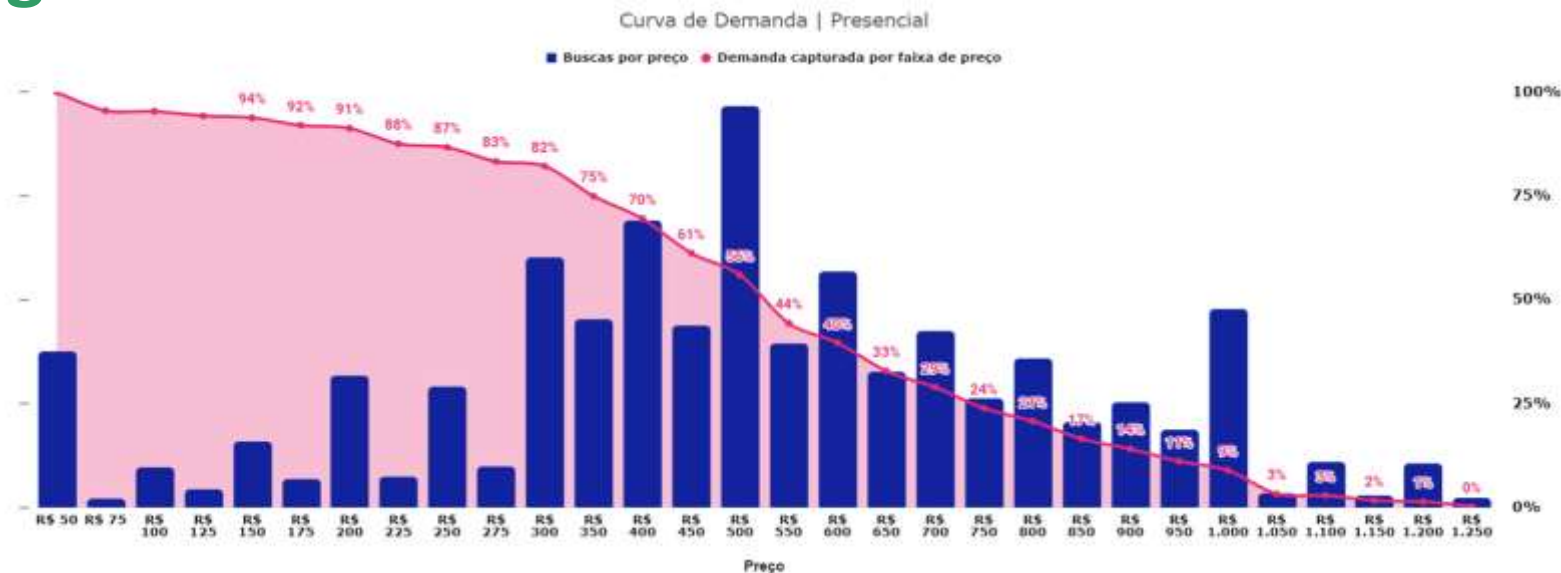

Alguém já ouviu falar de Desconto Regressivo?

Reduzir o preço do presencial ao nível do EaD pode trazer uma captura de até 90% da demanda.

ABMES

SENERJ

Quero
EDUCAÇÃO

EDUX 21
CONSULTORIA
EDUCACIONAL

NEXUS+
BY SAFEDUC

DreamShaper