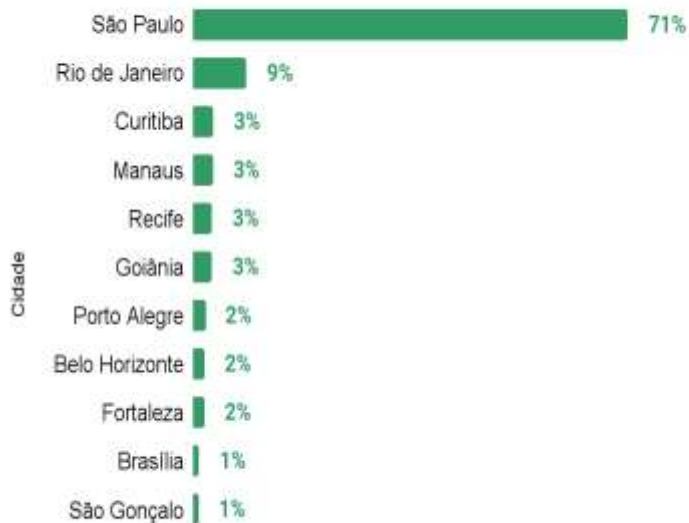

Demanda distribuída em mais de 26 cursos em 11 praças

Perc Demanda por Praça